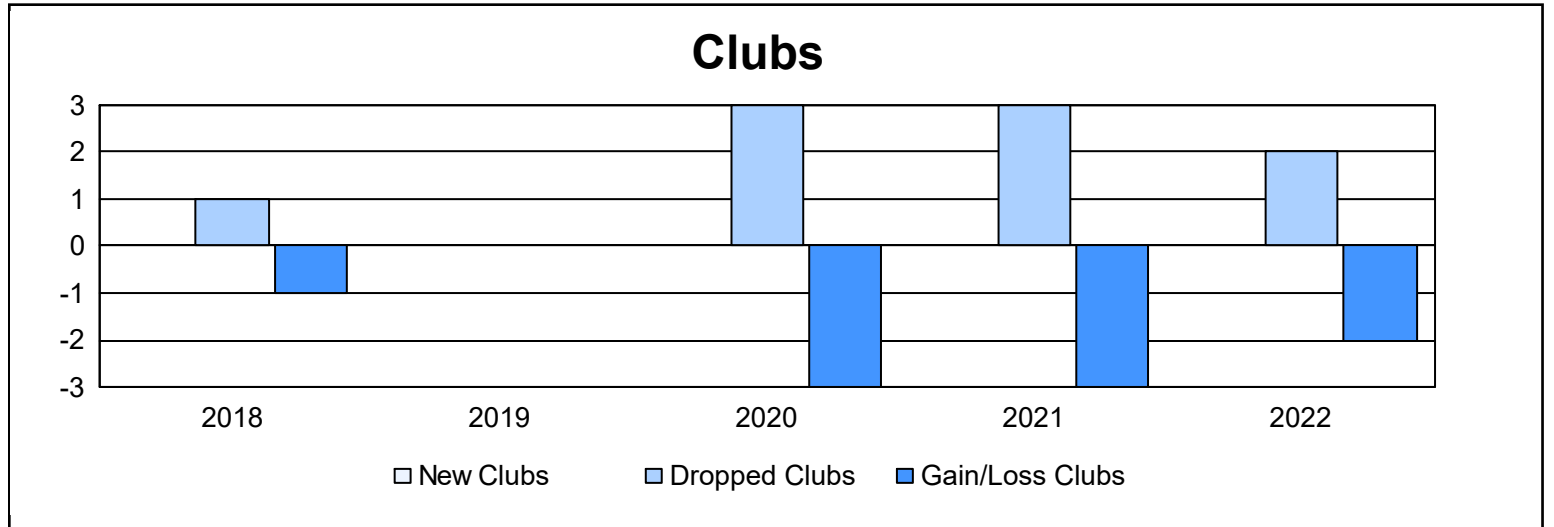

Year	New Clubs	Dropped Clubs	Gain/ Loss Clubs	New Members	Charter Members	Reinstate Members	Transfer Members	Total Member Added	Total Members Dropped	Gain/ Loss Members
2017-2018	0	1	-1	89	0	7	7	103	180	-77
2018-2019	0	0	0	67	0	1	8	76	121	-45
2019-2020	0	3	-3	62	0	8	19	89	154	-65
2020-2021	0	3	-3	50	1	5	14	70	177	-107
2021-2022	0	2	-2	67	3	2	3	75	131	-56
<b>Average</b>	<b>0</b>	<b>2</b>	<b>-2</b>	<b>67</b>	<b>1</b>	<b>5</b>	<b>10</b>	<b>83</b>	<b>153</b>	<b>-70</b>

### Membership Composition June 2022 Cumulative