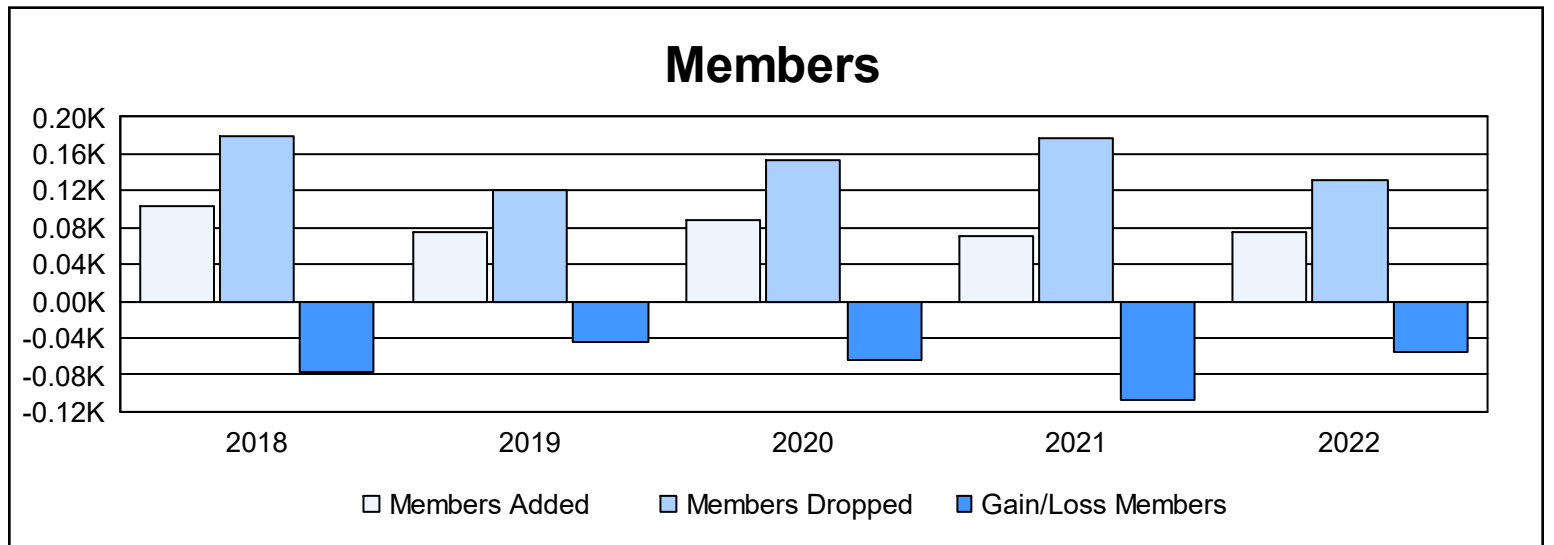

Year	New Clubs	Dropped Clubs	Gain/ Loss Clubs	New Members	Charter Members	Reinstate Members	Transfer Members	Total Member Added	Total Members Dropped	Gain/ Loss Members
2017-2018	0	1	-1	89	0	7	7	103	180	-77
2018-2019	0	0	0	67	0	1	8	76	121	-45
2019-2020	0	3	-3	62	0	8	19	89	154	-65
2020-2021	0	3	-3	50	1	5	14	70	177	-107
2021-2022	0	2	-2	67	3	2	3	75	131	-56
<b>Average</b>	<b>0</b>	<b>2</b>	<b>-2</b>	<b>67</b>	<b>1</b>	<b>5</b>	<b>10</b>	<b>83</b>	<b>153</b>	<b>-70</b>

### Membership Composition June 2022 Cumulative